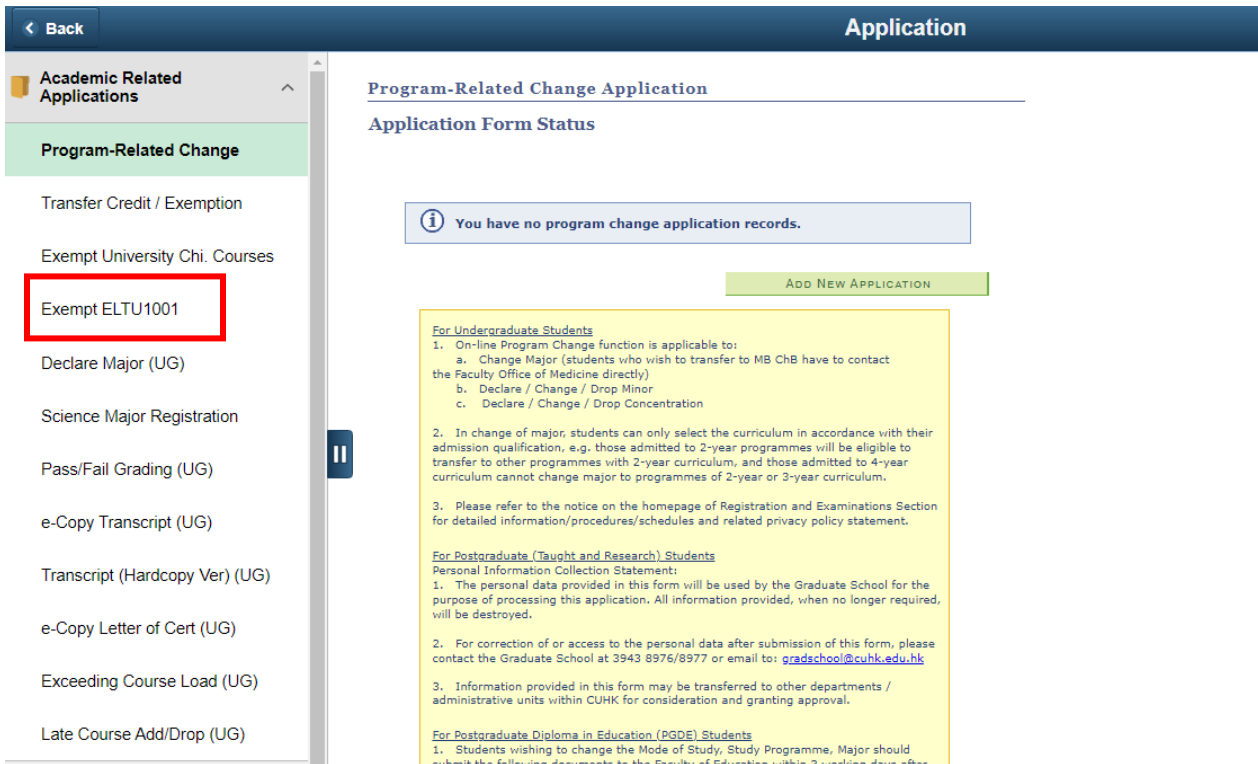

How to apply for Exemption by Attainment from ELTU1001 on CUSIS

1. Logon “MyCUHK” (<https://portal.cuhk.edu.hk/>)

2. Logon CUSIS system

3. Click “Applications”

4. Select “Exempt ELTU1001”

5. Read the information and press “” and “Submit” buttons to submit your exemption application

Student Homepage Application

Academic Related Applications

- Program-Related Change
- Transfer Credit / Exemption
- Exempt University Chi. Courses
- Exempt ELTU1001**
- Declare Major (UG)
- Science Major Registration
- Pass/Fail Grading (UG)
- e-Copy Transcript (UG)
- Transcript (Hardcopy Ver) (UG)
- e-Copy Letter of Cert (UG)
- Exceeding Course Load (UG)
- Late Course Add/Drop (UG)