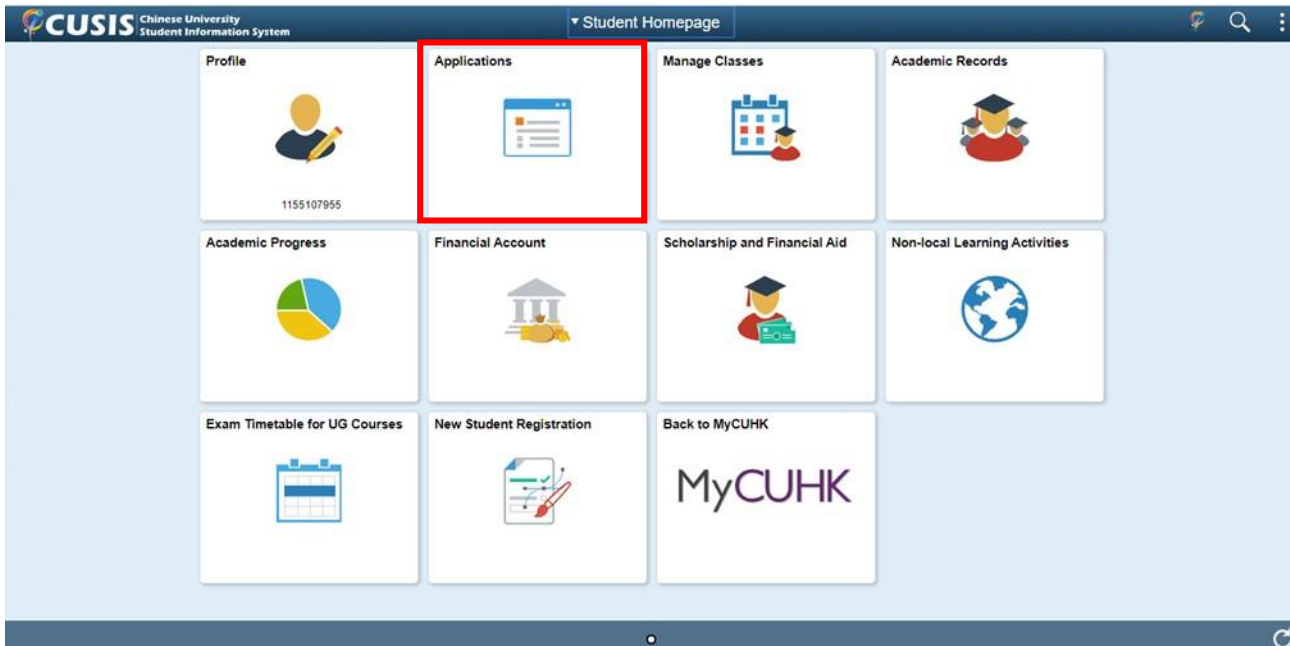

How to apply for Exemption by Attainment from ELTU1001 on CUSIS

1. Logon “MyCUHK” (<https://portal.cuhk.edu.hk/>)

2. Logon CUSIS system

3. Click “Applications”

4. Select “Exempt ELTU1001”

5. Read the information and press “” and “Submit” buttons to submit your exemption application

Student Homepage Application

Academic Related Applications

- Program-Related Change
- Transfer Credit / Exemption
- Exempt University Chi. Courses
- Exempt ELTU1001**
- Declare Major (UG)
- Science Major Registration
- Pass/Fail Grading (UG)
- e-Copy Transcript (UG)
- Transcript (Hardcopy Ver) (UG)
- e-Copy Letter of Cert (UG)
- Exceeding Course Load (UG)
- Late Course Add/Drop (UG)