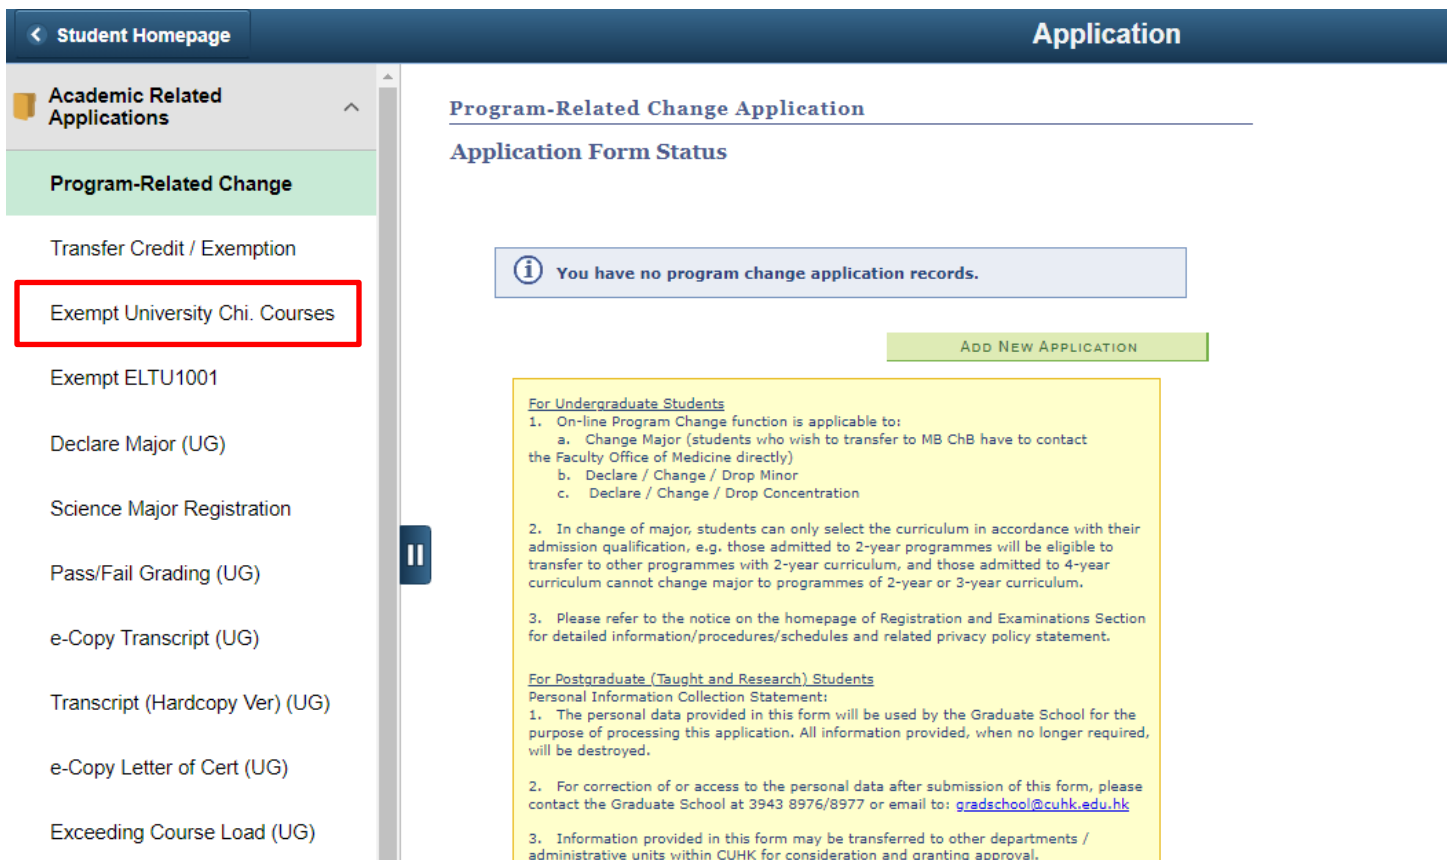

2. Logon CUSIS system

▼ Homepage

**MyPage**

**News and Events**

**CUSIS**  
Chinese University  
Student Information System

**eLearning**

**Library**

**Useful Links**

### 3. Click “Applications”

### 4. Select “Exempt University Chi. Courses”

5. Read the information and press “☑” and “Submit” buttons to submit your exemption application

The screenshot shows the 'Application' page for 'Exempt University Chi. Courses'. The left sidebar lists various academic applications, with 'Exempt University Chi. Courses' selected. The main content area displays the following information: