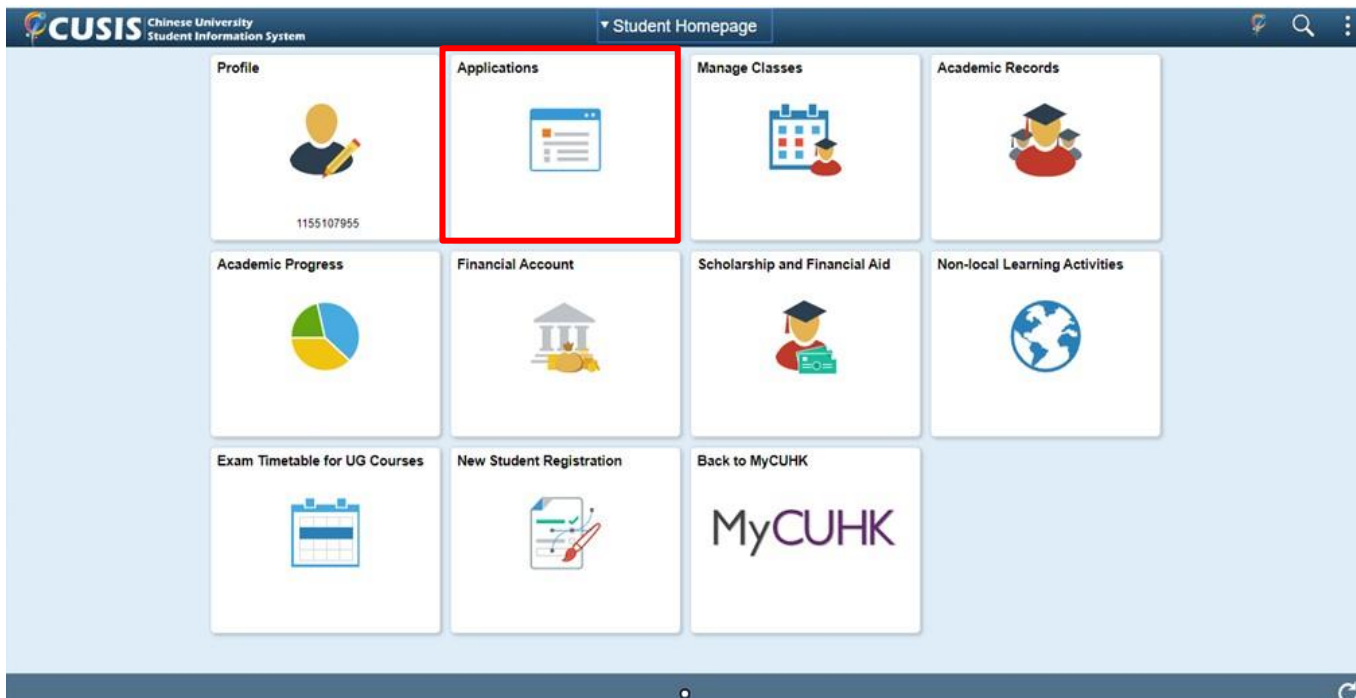

2. Logon CUSIS system

▼ Homepage

**MyPage**

**News and Events**

**CUSIS**  
Chinese University  
Student Information System

**eLearning**

**Library**

**Useful Links**

### 3. Click “Applications”

### 4. Select “Exempt University Chi. Courses”

5. Read the information and press “☑” and “Submit” buttons to submit your exemption application

The screenshot shows the 'Application' page for 'Exempt University Chi. Courses'. The left sidebar lists various academic applications, with 'Exempt University Chi. Courses' selected. The main content area displays the following information: